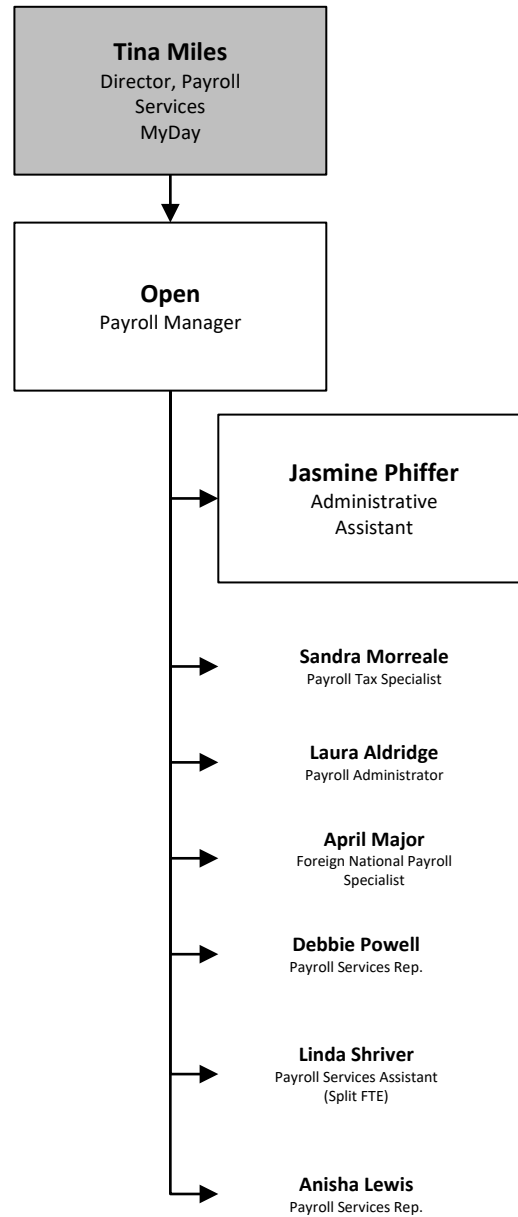

Payroll Services

Employees shaded in grey, are temporarily assigned full-time to the MyDay project.